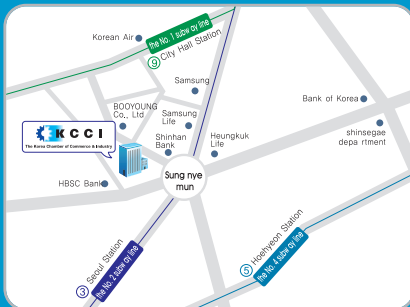

Ministry of Public Administration and Security
Presidential Committee on Regional Development
Seoul Metropolitan Government

오시는 길 | **Venue**

대한상공회의소 | Korea Chamber of Commerce & Industry

서울특별시 중구 남대문로 474 45번지